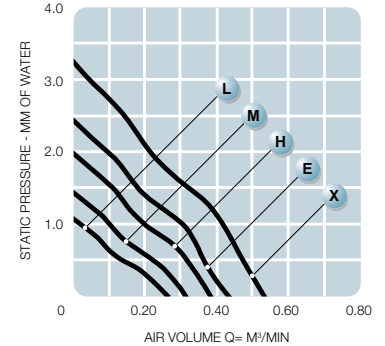

DC

THIN PROFILE MB6010 series

Size: (60 x 60 x 10 mm)
2.36 x 2.36 x 0.39 inches

- Features:** *thin profile*
- Construction:** UL94V-0 PBT impeller & frame
- Bearing option:** ball bearing or sleeve
- Connection:** AWG 26, UL1007 lead wires
- Frame:** ribbed
- Protection:** impedance
- Options:** tachometer output signal

Model No.	Rated Voltage V	Operating Voltage V	Current mA	Revolution RPM	Air Volume		Max Static Pressure (H ₂ O)		Sound Noise dBA	Weight g
					M ³ /Min	CFM	MM	INCH		
MB6010L	12	6 - 13.8	50	2,700	0.27	9.35	1.07	0.04	19.0	26
MB6010M	12	6 - 13.8	80	3,200	0.31	11.04	1.43	0.06	22.5	26
MB6010H	12	6 - 13.8	120	3,900	0.38	13.48	1.98	0.08	28.0	26
MB6010E	12	6 - 13.8	140	4,400	0.43	15.30	2.43	0.10	30.5	26
MB6010X	12	6 - 13.8	160	5,300	0.53	18.65	3.22	0.13	35.0	26