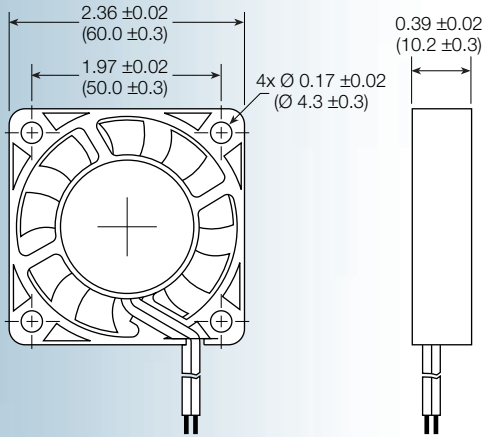

DC

THIN PROFILE MB6010 series

Size: (60 x 60 x 10 mm)
2.36 x 2.36 x 0.39 inches

- Features:** *thin profile*
- Construction:** UL94V-0 PBT impeller & frame
- Bearing option:** ball bearing or sleeve
- Connection:** AWG 26, UL1007 lead wires
- Frame:** ribbed
- Protection:** impedance
- Options:** tachometer output signal

Model No.	Rated Voltage V	Operating Voltage V	Current mA	Revolution RPM	Air Volume		Max Static Pressure (H ₂ O)		Sound Noise dBA	Weight g
					M ³ /Min	CFM	MM	INCH		
MB6010L	12	6 - 13.8	50	2,700	0.27	9.35	1.07	0.04	19.0	26
MB6010M	12	6 - 13.8	80	3,200	0.31	11.04	1.43	0.06	22.5	26
MB6010H	12	6 - 13.8	120	3,900	0.38	13.48	1.98	0.08	28.0	26
MB6010E	12	6 - 13.8	140	4,400	0.43	15.30	2.43	0.10	30.5	26
MB6010X	12	6 - 13.8	160	5,300	0.53	18.65	3.22	0.13	35.0	26